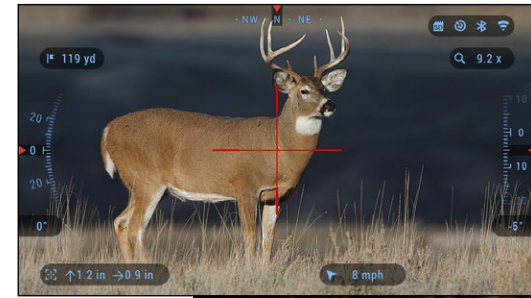

X-SIGHT 4K PRO SERIES

DAY & NIGHT SMART HD RIFLE SCOPES

*scope view