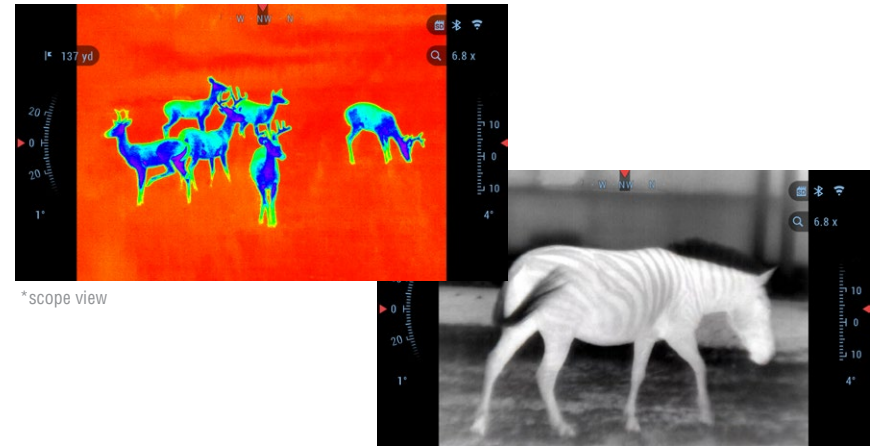

OTS 4T SERIES THERMAL SMART HD MONOCULARS

*scope view

CUTTING EDGE DUAL CORE THERMAL SENSOR

We've combined the next generation thermal sensor with our dual core processor giving you the best thermal monocular ever! Join the thermal evolution!

FEATURES

IMAGE QUALITY

By combining Cutting-Edge thermal technology with our Dual Core Processor, we are able to deliver unsurpassed image quality. Giving the end user a visual experience like no other.

DUAL STREAM VIDEO

By incorporating a Dual Core Processor, we are now able to provide a much more enhanced experience. Now, you can Live Stream via WiFi to a mobile device, and record in your scope at the same time. Without lag or loss of performance.

RECORD VIDEO

This feature gives you the opportunity to capture your experiences on video. Using an SD card allows you to record your adventures without any additional USB cables. Never missing a chance to catch your moment on video.

- E-COMPASS
- DUAL CORE PROCESSOR
- SHARE ON SOCIAL MEDIA
- ULTRA LOW POWER CONSUMPTION

SPECIFICATIONS

	OTS 4T 384 1.25 - 5x	OTS 4T 384 2 - 8x	OTS 4T 384 4.5 - 18x	OTS 4T 384 7 - 28x	OTS 4T 640 1 - 10x	OTS 4T 640 1.5 - 15x	OTS 4T 640 2.5 - 25x	OTS 4T 640 4 - 40x
# Item	TIMNO4381A	TIMNO4382A	TIMNO4384A	TIMNO4387A	TIMNO4641A	TIMNO4642A	TIMNO4643A	TIMNO4644A
Sensor	Gen 4 - 384x288				Gen 4 - 640x480			
Magnification	1.25 - 5x	2 - 8x	4.5 - 18x	7 - 28x	1 - 10x	1.5 - 15x	2.5 - 25x	4 - 40x
Field of view, degrees	16x12.5	12x9.5	6x4.7	5x3.8	32x25	24x19	12.5x9.7	8.3x6.2
Core	ATN Obsidian IV Dual Core T							
Micro Display	1280x720 HD Display							
Eye relief	25 mm							
Video Record Resolution	Up to 1280x960 @ 30/60 fps							
WiFi (Streaming, Gallery, & Controls)	iOS & Android							
Bluetooth	Yes							
3D Gyroscope	Yes							
3D Accelerometer	Yes							
E-Barometer	Yes							
Smart Range Finder	Yes							
Electronic Compass	Yes							
Smooth Zoom	Yes							
Microphone	Yes							
Micro SD card	From 4 to 64 GB							
Micro USB, type C	Yes							
Internal Lithium Ion Battery	18+ hrs				16+ hrs			
Waterproof rating / IP rating	Weather resistant							
Dimensions	8.7"x3.1"x3"	8.7"x3.1"x3"	9.3"x3.1"x3"	10.2"x3.1"x3"	8.7"x3.1"x3"	8.7"x3.1"x3"	9.3"x3.1"x3"	10.2"x3.1"x3"
Weight	220x80x75 mm	220x80x75 mm	235x80x75 mm	260x80x75 mm	220x80x75 mm	220x80x75 mm	235x80x75 mm	260x80x75 mm
Warranty	850 g / 1.87 lb	850 g / 1.87 lb	875 g / 1.93 lb	900 g / 1.98 lb	850 g / 1.87 lb	850 g / 1.87 lb	875 g / 1.93 lb	900 g / 1.98 lb
Human Detection Range	3 years							
Human Recognition Range	750	960	1800	3000	830	1050	1950	3300
Human Identification Range	335	480	720	1320	350	530	800	1450
Human Identification Range	205	300	430	720	225	330	475	800

*Specifications subject to change without notice

www.atncorp.com e-mail: sales@atncorp.com, info@atncorp.com