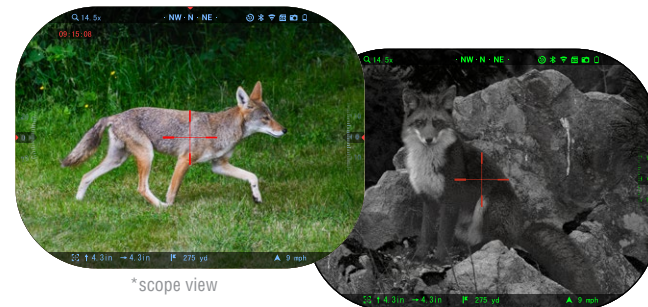

X-SIGHT 5 / 5 LRF SERIES

DAY & NIGHT SMART HD RIFLE SCOPES WITH BUILT-IN LRF

*scope view

KEY FEATURES

- ULTRA 4K SENSOR
- ONE SHOT ZERO
- DUAL STREAM VIDEO
- SMOOTH ZOOM
- E-COMPASS
- WIFI
- DAY/NIGHT MODE
- 3D GYROSCOPE
- RECORD VIDEO IN REAL 4K
- BALLISTIC CALCULATOR
- CUSTOM RETICLES
- RAV IN SLOW MOTION
- PROFILE MANAGER
- ULTRA LOW POWER CONSUMPTION
- COMFORTABLE EYE RELIEF