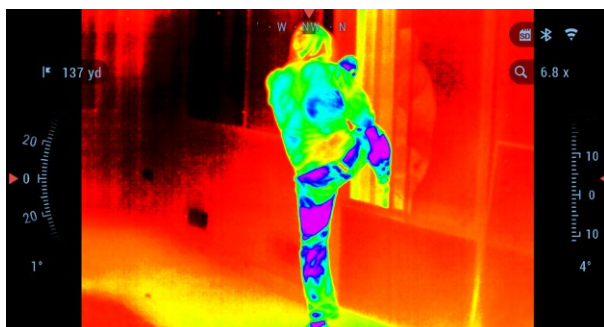

*Specifications subject to change without notice

IMAGE QUALITY

By combining Cutting-Edge thermal technology with our Dual Core Processor, we are able to deliver unsurpassed image quality. Giving the end user a visual experience like no other.

* binocular view