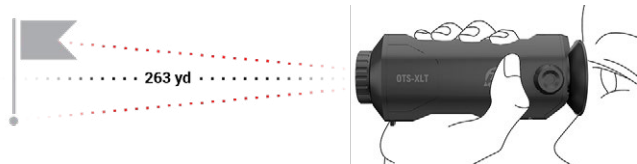

SMART RANGEFINDER

The device can detect the distance between the target and the observation position.