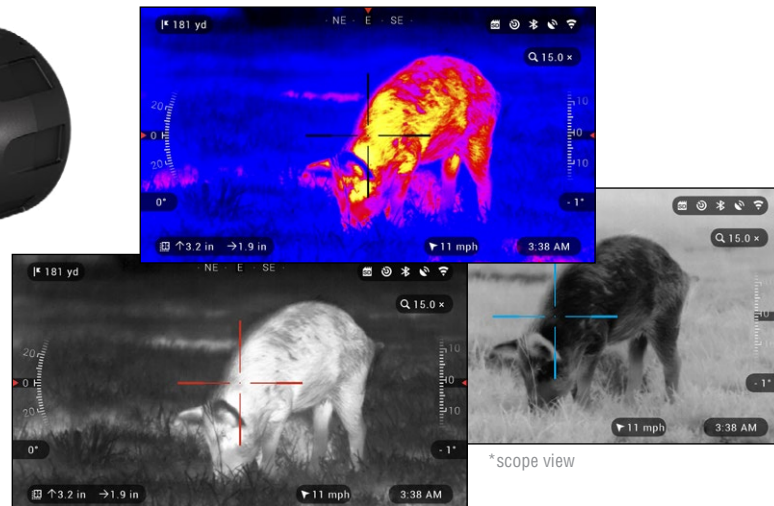

THOR 4 SERIES

THERMAL SMART HD RIFLE SCOPES

KEY FEATURES

- BALLISTIC CALCULATOR
- RECOIL ACTIVATED VIDEO (RAV)
- SMART RANGEFINDER
- E-COMPASS
- SMART MIL DOT RETICLE
- SHARE ON SOCIAL MEDIA
- ONE SHOT ZERO
- ULTRA LOW POWER CONSUMPTION
- PROFILE MANAGER

DESCRIPTION

As the flagship thermal rifle scope in ATN's lineup, the ThOR 4 is designed for the professional hunter who wants superior functionality. The thermal scope comes loaded with industry-leading features, setting it far above others in its class. The infrared scope has up to 16 hours of battery life while its 4th generation thermal sensor achieves superior performance and supports dynamic range conditions. A smart range finder allows users to easily gauge distances to their target. The ThOR 4 thermal imaging scope for hunting also comes with video recording, WiFi, and Bluetooth capabilities to make sharing captures of your perfect hunt a breeze.

SPECIFICATIONS

	ThOR 4 384 1.25-5x	ThOR 4 384 2-8x	ThOR 4 384 4.5-18x	ThOR 4 384 7-28x	ThOR 4 640 1-8x	ThOR 4 640 1.5-15x	ThOR 4 640 2.5-25x	ThOR 4 640 4-40x
Item #	TIWST4381A	TIWST4382A	TIWST4384A	TIWST4387A	TIWST4641A	TIWST4642A	TIWST4643A	TIWST4644A
Sensor	Gen 4 384x288				Gen 4 640x480			
Magnification	1.25-5x	2-8x	4.5-18x	7-28x	1-10x	1.5-15x	2.5-25x	4-40x
Field of view	16°x12.5°	12°x9.5°	6°x4.7°	5°x3.8°	32°x25°	24°x19°	12.5°x9.7°	8.3°x6.2°
Core	ATN Obsidian IV Dual Core T							
Micro Display	1280x720 HD Display							
Eye relief	90 mm							
Video Record Resolution	Up to 1280x960 @ 30/60 fps							
WiFi (Streaming, Gallery, & Controls)	iOS & Android							
RAV (Recoil Activated Video)	Yes							
Reticles	Multiple Patterns & Color Options							
Micro SD card	From 4 to 64 GB							
USB, type C	Yes							
Mount	30 mm Standard Rings (included)							
Internal Lithium Ion Battery	18+ hrs				16+ hrs			
Waterproof rating / IP rating	Weather resistant							
Dimensions	13.1"×3"×3" 332×76×76 mm	13.5"×3"×3" 343×76×76 mm	13.8"×3"×3" 351×76×76 mm	14.8"×3"×3" 375×76×76 mm	13.1"×3"×3" 332×76×76 mm	13.5"×3"×3" 343×76×76 mm	13.8"×3"×3" 351×76×76 mm	14.8"×3"×3" 375×76×76 mm
Weight	1.93 lb / 0.88 kg	2.03 lb / 0.92 kg	2.2 lb / 1.0 kg	2.35 lb / 1.06 kg	1.93 lb / 0.88 kg	2.03 lb / 0.92 kg	2.2 lb / 1.0 kg	2.35 lb / 1.06 kg
Warranty	3 years							
Human Detection Range	750 m	960 m	1800 m	3000 m	830 m	1050 m	1950 m	3300 m
Human Recognition Range	335 m	480 m	720 m	1320 m	350 m	530 m	800 m	1450 m
Human Identification Range	205 m	300 m	430 m	720 m	225 m	330 m	475 m	800 m

*Specifications subject to change without notice