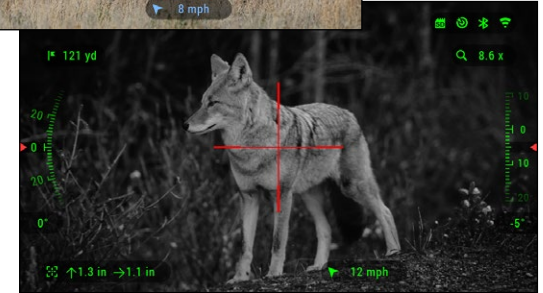

KEY FEATURES

- HD VIDEO WITH 30/60/120 FPS
- BALLISTIC CALCULATOR
- RECOIL ACTIVATED VIDEO (RAV)
- SMART RANGEFINDER
- SMART MIL DOT RETICLE
- SHARE ON SOCIAL MEDIA
- ONE SHOT ZERO
- ULTRA LOW POWER CONSUMPTION
- PROFILE MANAGER

DESCRIPTION

For the best night vision scope, look no further than the X-Sight 4, the flagship night rifle scope in ATN's lineup. Industry-leading features are packed into one rifle scope, setting it far ahead of others in its class. The appearance is familiar, resembling a standard night vision scope, but technologically advanced with an Ultra HD sensor for crisp images in Day and Night modes. Ultra-low power consumption enables users to run the scope for up to 18 hours of continuous use. The X-Sight 4 also features a smart range finder, making it easy to gauge how far a target is.

SPECIFICATIONS

	X-Sight 4K Pro 3-14x	X-Sight 4K Pro 5-20x
Item #	DGWSXS3144KP	DGWSXS5204KP
Magnification	3-14x	5-20x
Field of view at 1000 yds	460 ft (9°)	240 ft (5°)
Sensor	ATN 4K M265 Sensor, 3864 (H) x 2218 (V)	
Core	ATN Obsidian IV Dual Core	
System Resolution	600 lp/mm	
Micro Display	1280x720 HD Display	
Eye relief	90 mm	
Video Record Resolution	1080p @ 30/60/120 fps**	
Ballistic Calculator	Yes	
WiFi (Streaming, Gallery, & Controls)	iOS & Android	
Night Vision Mode	Yes	
Reticles	Multiple Patterns & Color Options	
Micro SD card	4 to 64 GB	
USB, type C	Yes	
Mount	30 mm Standard Rings	
IR Illuminator	Included	
Battery life (Liion)	18+ hrs	
Battery type	Internal Lithium Ion Battery	
Waterproof rating / IP rating	Weather resistant	
Dimensions (body only)	13.8"×3"×3" 350×76×76 mm	14.9"×3"×3" 379×76×76 mm
Weight	2.1 lb / 0.94 kg	2.2 lb / 1.01 kg
Warranty	2 years	

*Specifications subject to change without notice.

**When choosing to use this option, the incorporation of your widgets are absent. Widgets would include reticle, time stamp, and logo that are added during video processing.

OPTIONAL ACCESSORIES