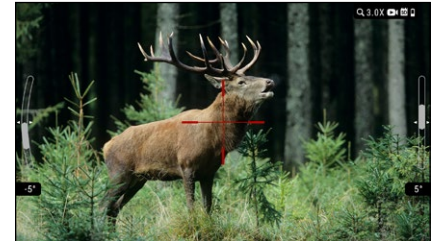

X-SIGHT LTV SERIES

DAY & NIGHT DIGITAL RIFLE SCOPES

*scope view

KEY FEATURES

- DAY/NIGHT MODE
- RECORD HD VIDEO
- MULTIPLE RETICLES
- 3D GYROSCOPE
- LONG LASTING INTERNAL BATTERY

DESCRIPTION

The latest in ATNs HD Optics. The ATN X-Sight LTV scopes are powered by the new revolutionary ATN Obsidian LT Core that is optimized for low power consumption, in a small and ergonomic form factor. Vivid and crisp clarity during the day. Plus, amazing night time performance, delivered by the new QHD+ sensor. Which ATN customers have come to expect and rely on. We have slimmed down the feature offering in this model. Giving the user a simple no frills experience with a price point that's hard to beat. Record HD Videos, get on target fast with our One Shot Zero, operate all night with a 10+ hour battery life. Mount on any platform with standard 30 mm rings. ATN X-Sight LTV — The digital scope for the masses.

SPECIFICATIONS

	X-Sight LTV 3-9x	X-Sight LTV 5-15x
Item #	DGWSXS309LTV	DGWSXS515LTV
Magnification	3-9x	5-15x
Sensor	ATN QHD+ M584 Sensor	
Sensor Resolution	2688 x1944 @ 60 fps	
Core	ATN Obsidian LT Core	
Micro Display	1280x720 px	
Eye relief	90 mm	
3D Gyroscope	Yes	
3D Accelerometer	Yes	
Night Vision Mode	Yes	
Video Record	Yes	
Reticles	Multiple Patterns	
Video Record Resolution	1280x720	
Miscro SD Card	4 Gb to 64 Gb	
USB, type C	Charging Port	
Mount	30 mm Standard Rings (included)	
IR Illuminator	Included	
Battery life (Li-ion)	≈ 10 hrs	
Battery type	Internal Lithium Ion Battery	
Waterproof rating / IP rating	Weather resistant	
Dimensions (body only)	12.2"x2.2"x2.2" / 310x55x55 mm	13"x2.2"x2.2" / 330x55x55 mm
Weight	1.6 lb / 745 g	1.7 lb / 780 g
Warranty	2 years	

*Specifications subject to change without notice.

OPTIONAL ACCESSORIES