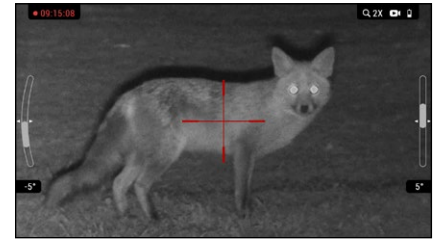

X-SIGHT LTV SERIES

DAY & NIGHT DIGITAL RIFLE SCOPES

*scope view

KEY FEATURES

- DAY/NIGHT MODE
- RECORD HD VIDEO
- MULTIPLE RETICLES
- 3D GYROSCOPE
- LONG LASTING INTERNAL BATTERY

DESCRIPTION

The latest in ATNs HD Optics. The ATN X-Sight LTV scopes are powered by the new revolutionary ATN Obsidian LT Core that is optimized for low power consumption, in a small and ergonomic form factor. Vivid and crisp clarity during the day. Plus, amazing night time performance, delivered by the new QHD+ sensor. Which ATN customers have come to expect and rely on. We have slimmed down the feature offering in this model. Giving the user a simple no frills experience with a price point that's hard to beat. Record HD Videos, get on target fast with our One Shot Zero, operate all night with a 10+ hour battery life. Mount on any platform with standard 30 mm rings. ATN X-Sight LTV — The digital scope for the masses.

SPECIFICATIONS

	X-Sight LTV 3-9x	X-Sight LTV 5-15x
Item #	DGWSXS309LTV	DGWSXS515LTV
Magnification	3-9x	5-15x
Sensor	ATN QHD+ M584 Sensor	
Sensor Resolution	2688 x1944 @ 60 fps	
Core	ATN Obsidian LT Core	
Micro Display	1280x720 px	
Eye relief	90 mm	
3D Gyroscope	Yes	
3D Accelerometer	Yes	
Night Vision Mode	Yes	
Video Record	Yes	
Reticles	Multiple Patterns	
Video Record Resolution	1280x720	
Miscro SD Card	4 Gb to 64 Gb	
USB, type C	Charging Port	
Mount	30 mm Standard Rings (included)	
IR Illuminator	Included	
Battery life (Li-ion)	≈ 10 hrs	
Battery type	Internal Lithium Ion Battery	
Waterproof rating / IP rating	Weather resistant	
Dimensions (body only)	12.2"x2.2"x2.2" / 310x55x55 mm	13"x2.2"x2.2" / 330x55x55 mm
Weight	1.6 lb / 745 g	1.7 lb / 780 g
Warranty	2 years	

*Specifications subject to change without notice.

OPTIONAL ACCESSORIES