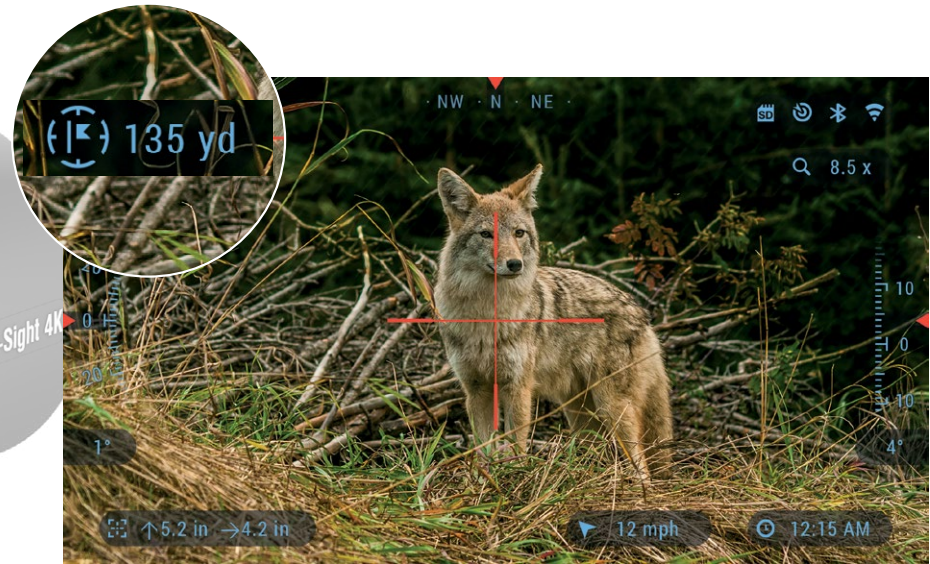

AUXILIARY BALLISTIC LASER 1000/1500 LASER RANGEFINDERS

*scope view