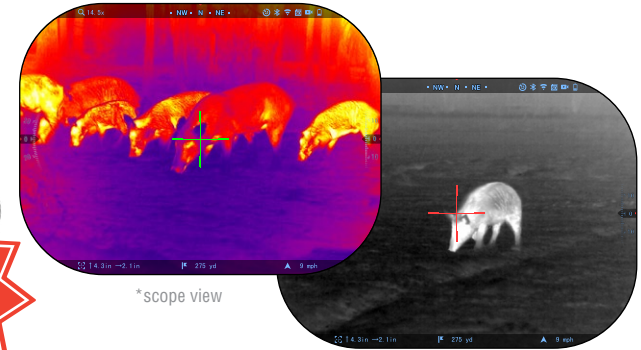

*Specifications subject to change without notice

THOR 5 XD / 5 XD LRF SERIES

EXTREME DEFINITION SMART HD THERMAL RIFLE SCOPES WITH BUILT-IN LRF

DESCRIPTION

As an innovative industry leader, breakthroughs are what we do. ATN delivers on its promise of cutting-edge thermal scope technology with the new ThOR 5 XD. ATN's Gen 5 Thermal Scope is bound to shake up the Electro-Optics industry with its smaller profile, feature-rich, first-to-market 1280x1024, 60 Hz 12 micron, ultra-sensitive HD thermal sensor.